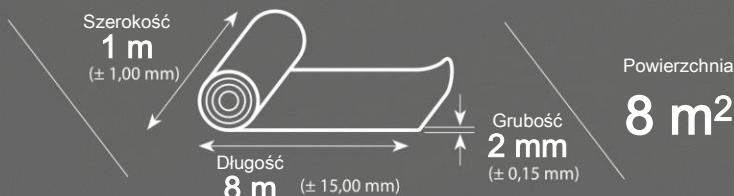

# ENERGY PRO COMFORT

ENERGY PRO COMFORT is permanently elastic underlay made of 93% natural raw materials and polyurethane binders. ENERGY PRO COMFORT consists of a metallized PET carrier foil, a heavy-duty polyurethane layer as well as a HDPE carrier foil (in transparent).  
Box – 40 rolls / Paleta – 40 rolek