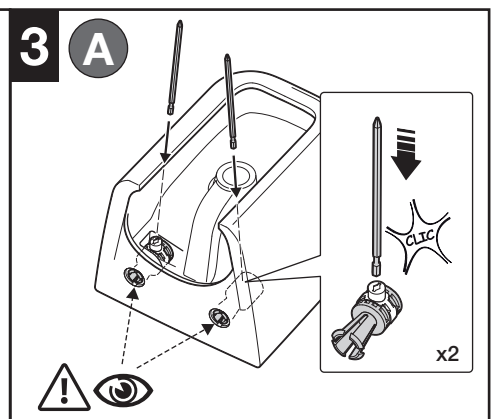

Roca Sanitario, S.A.
Avda. Diagonal, 513
08029 Barcelona
SPAIN
www.roca.com

902
304
848

LÍNEA DE
ATENCIÓN AL
CONSUMIDOR
ESPAÑA

902
400
423

SERVICIO
TÉCNICO
ESPAÑA

product.support.rs@roca.net
soporte.producto.rs@roca.net

A392501480c