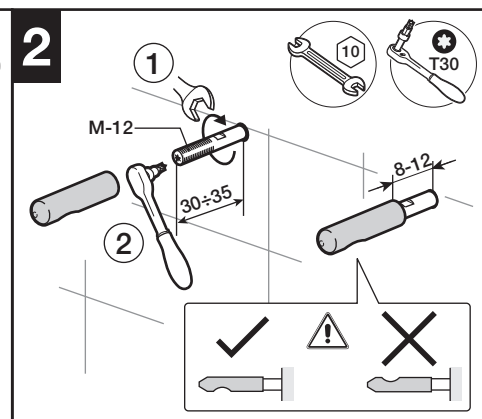

Roca Sanitario, S.A.
Avda. Diagonal, 513
08029 Barcelona
SPAIN
www.roca.com

902
304
848

LÍNEA DE
ATENCIÓN AL
CONSUMIDOR
ESPAÑA

902
400
423

SERVICIO
TÉCNICO
ESPAÑA

product.support.rs@roca.net
soporte.producto.rs@roca.net

A392501480c