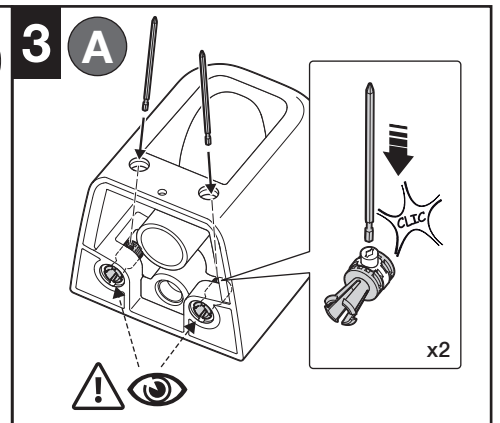

HIDDEN FIXATION WC

A	L	Ref.
	208 mm	AV0027200R
	143 mm	AV0030800R

B	L	Ref.
	208 mm	AV0034800R
	143 mm	AV0034900R

HIDDEN FIXATION BIDET

L	Ref.
208 mm	AV0027200R
143 mm	AV0030800R

L	Ref.
208 mm	AV0034800R
143 mm	AV0034900R