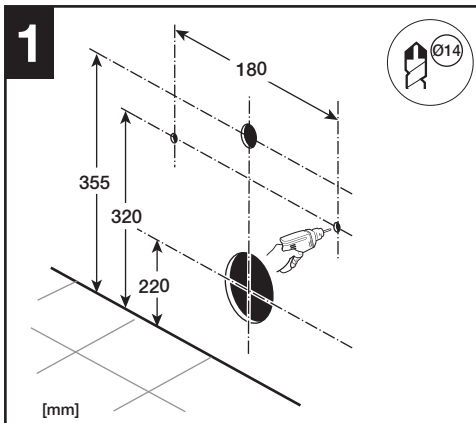

HIDDEN FIXATION WC

A	L	Ref.
	208 mm	AV0027200R
	143 mm	AV0030800R

B	L	Ref.
	208 mm	AV0034800R
	143 mm	AV0034900R

HIDDEN FIXATION BIDET

L	Ref.
208 mm	AV0027200R
143 mm	AV0030800R

L	Ref.
208 mm	AV0034800R
143 mm	AV0034900R