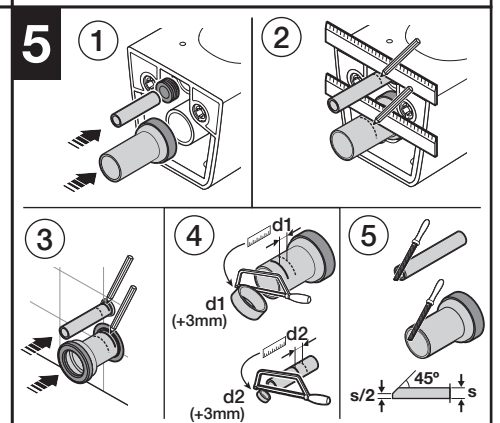

HIDDEN FIXATION WC

A	L	Ref.
	208 mm	AV0027200R
	143 mm	AV0030800R

B	L	Ref.
	208 mm	AV0034800R
	143 mm	AV0034900R

HIDDEN FIXATION BIDET

L	Ref.
208 mm	AV0027200R
143 mm	AV0030800R

L	Ref.
208 mm	AV0034800R
143 mm	AV0034900R