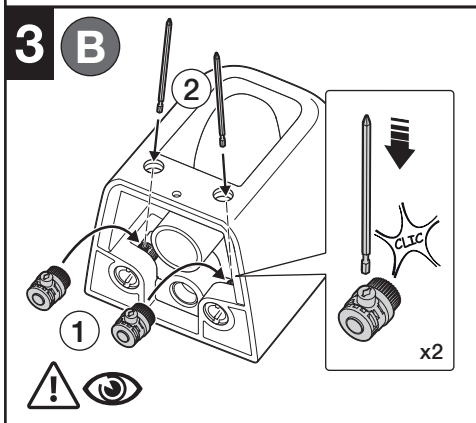

HIDDEN FIXATION WC

A	L	Ref.
	208 mm	AV0027200R
	143 mm	AV0030800R

B	L	Ref.
	208 mm	AV0034800R
	143 mm	AV0034900R

HIDDEN FIXATION BIDET

L	Ref.
208 mm	AV0027200R
143 mm	AV0030800R

L	Ref.
208 mm	AV0034800R
143 mm	AV0034900R