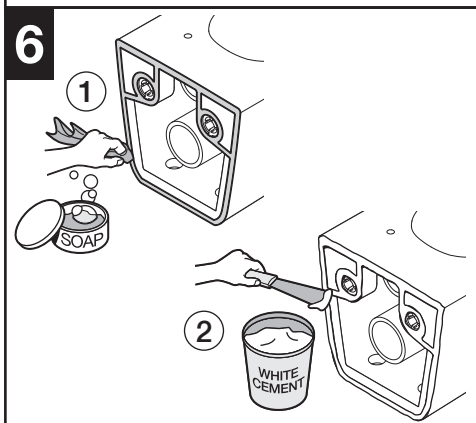

HIDDEN FIXATION WC

A	L	Ref.
	208 mm	AV0027200R
	143 mm	AV0030800R

B	L	Ref.
	208 mm	AV0034800R
	143 mm	AV0034900R

HIDDEN FIXATION BIDET

L	Ref.
208 mm	AV0027200R
143 mm	AV0030800R

L	Ref.
208 mm	AV0034800R
143 mm	AV0034900R