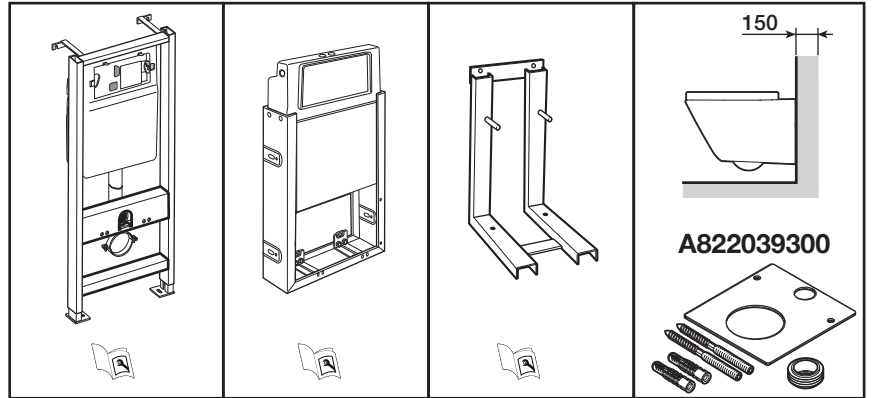

HIDDEN FIXATION WC

A	L	Ref.
	208 mm	AV0027200R
	143 mm	AV0030800R

B	L	Ref.
	208 mm	AV0034800R
	143 mm	AV0034900R

HIDDEN FIXATION BIDET

L	Ref.
208 mm	AV0027200R
143 mm	AV0030800R

L	Ref.
208 mm	AV0034800R
143 mm	AV0034900R