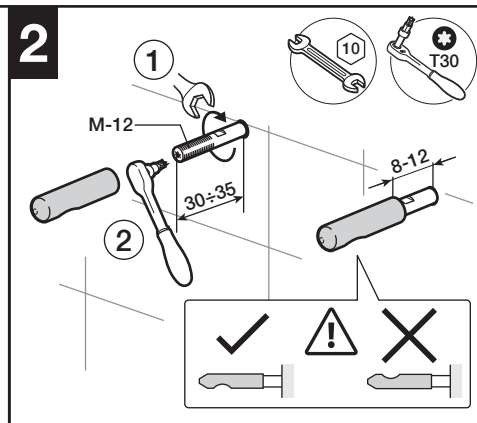

HIDDEN FIXATION WC

A	L	Ref.
	208 mm	AV0027200R
	143 mm	AV0030800R

B	L	Ref.
	208 mm	AV0034800R
	143 mm	AV0034900R

HIDDEN FIXATION BIDET

L	Ref.
208 mm	AV0027200R
143 mm	AV0030800R

L	Ref.
208 mm	AV0034800R
143 mm	AV0034900R