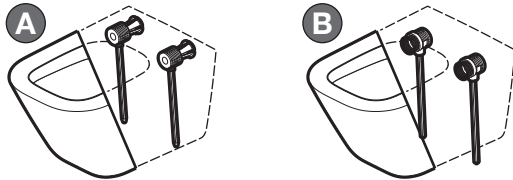

HIDDEN FIXATION WC

A	L	Ref.
	208 mm	AV0027200R
	143 mm	AV0030800R

B	L	Ref.
	208 mm	AV0034800R
	143 mm	AV0034900R

HIDDEN FIXATION BIDET

L	Ref.
208 mm	AV0027200R
143 mm	AV0030800R

L	Ref.
208 mm	AV0034800R
143 mm	AV0034900R