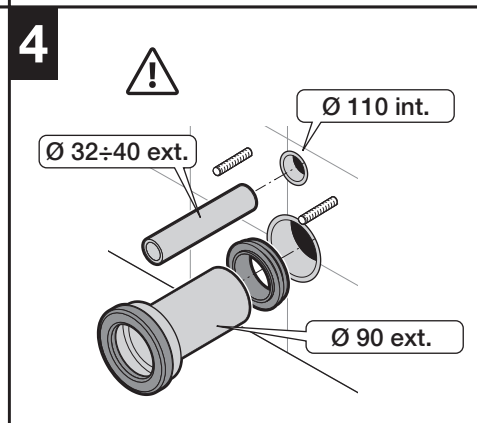

HIDDEN FIXATION WC

A	L	Ref.
	208 mm	AV0027200R
	143 mm	AV0030800R

B	L	Ref.
	208 mm	AV0034800R
	143 mm	AV0034900R

HIDDEN FIXATION BIDET

L	Ref.
208 mm	AV0027200R
143 mm	AV0030800R

L	Ref.
208 mm	AV0034800R
143 mm	AV0034900R